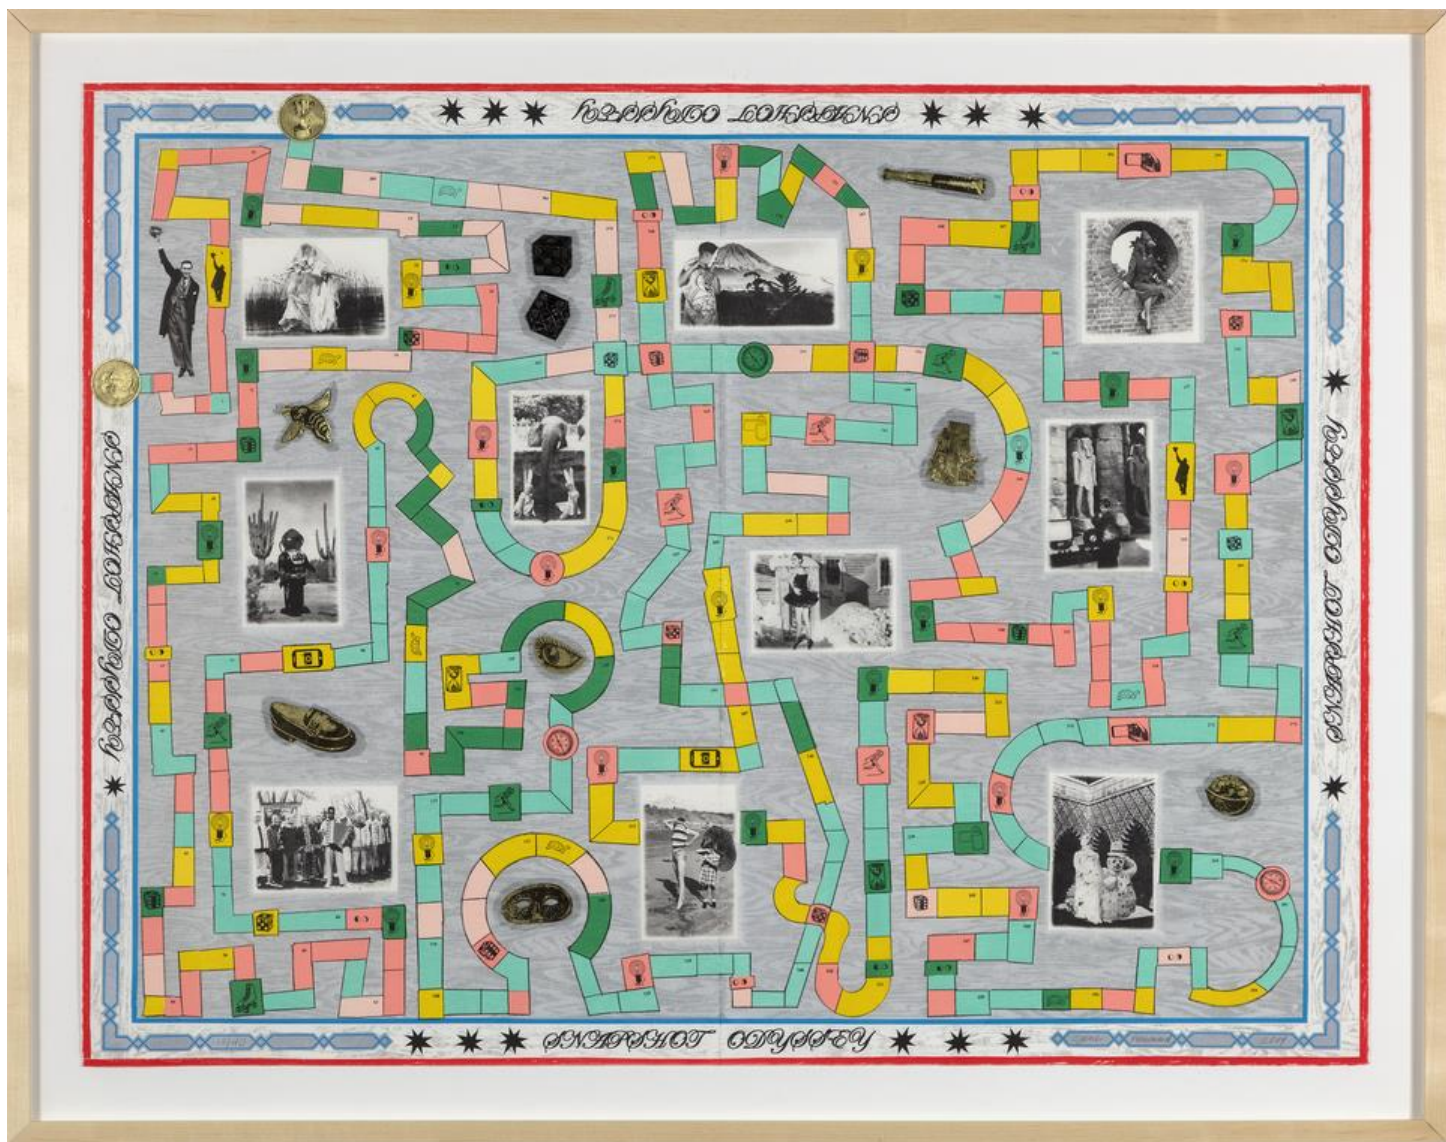

JANE HAMMOND (b. 1950)

Snapshot Odyssey

Signed lower right, "Jane Hammond 2014" and edition lower left, "13/40"

color lithograph, digital, chine collé, collage

30 x 39 1/2 in. (34 3/4 x 44 1/4 x 1 1/2 in.)

13/40

2014

11628

PROVENANCE:

Private Collection, Colorado

The information and material herein represents Gallery's best efforts and understanding of the current history and scholarship with respect to the provenance of the Work(s) of Art described and is not part of any warranty.