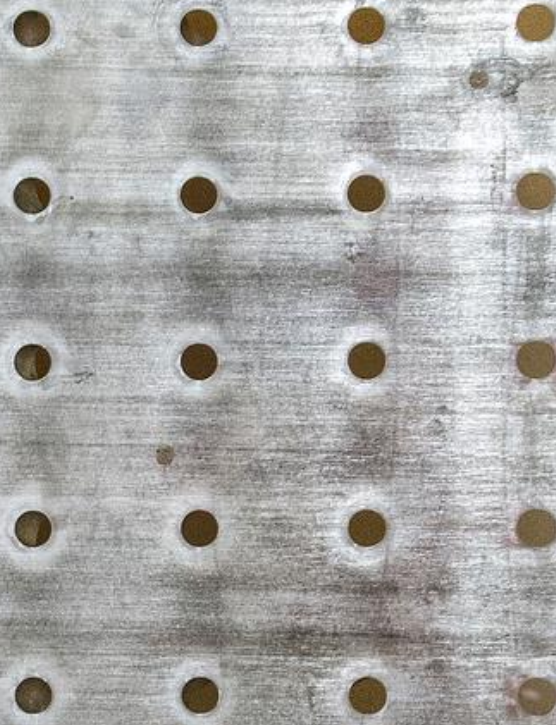

CHRISTIAN ECKART

Zootrope (Sandwers Curve)

Signed verso, "Zootrope Painting 2005 Christian Eckart"

lacquer on aluminum

65 x 55 x 5 in.

2005

15843

PROVENANCE:

ZOOTROPE PAINTING

2005

←
0
1
Christ - K. L. T

05