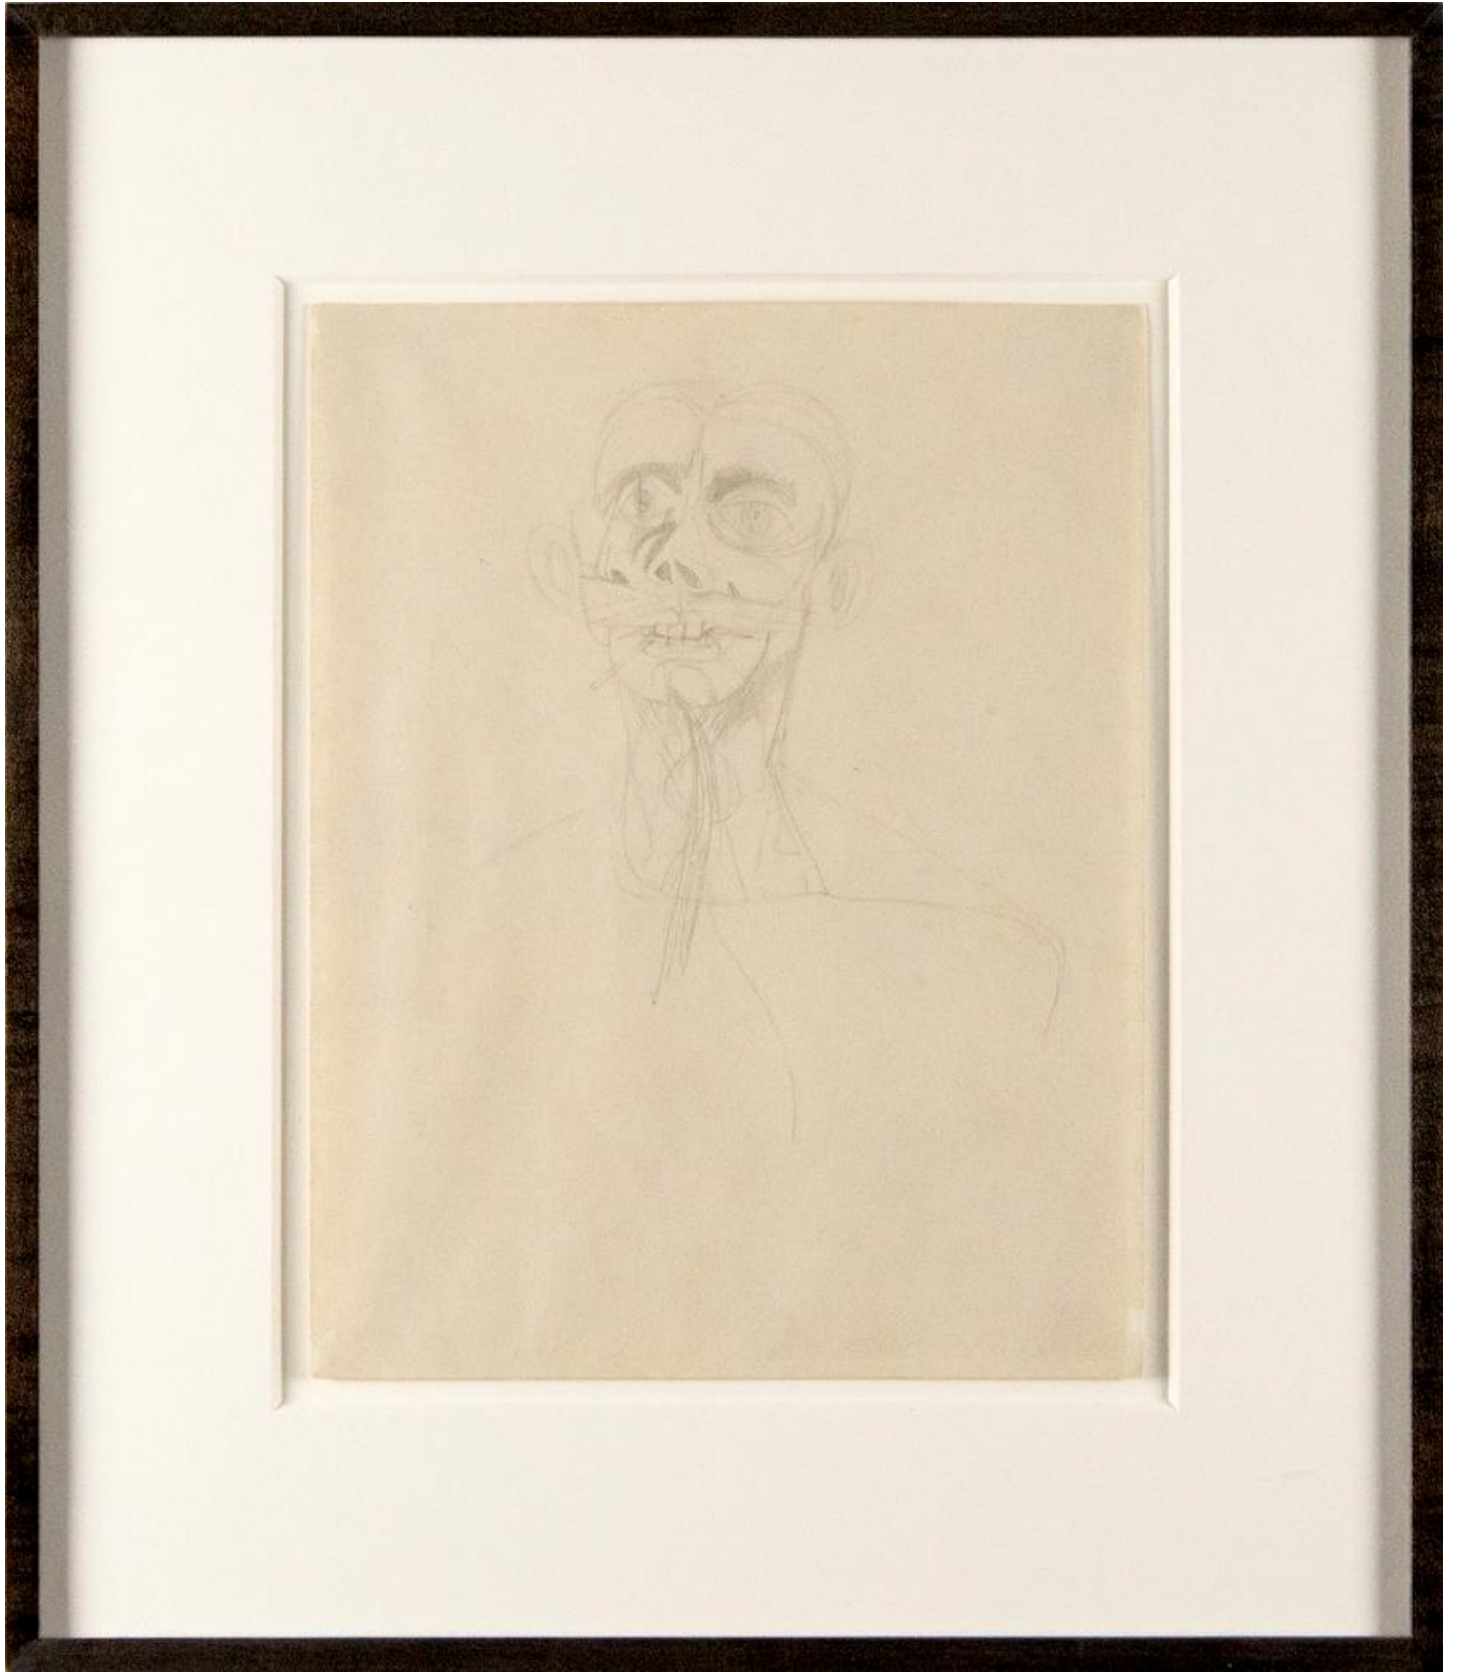

**WILLEM DE KOONING (1904-1997)**

**Edwin Denby, Portrait as a Cat**

pencil on paper

10 7/8 x 8 3/8 in. (16 7/8 x 14 1/2 x 1 1/4 in.)

c. 1938-1942

17156

**PROVENANCE:**

Private Collection, gift from the artist

Willem de Kooning (1904-1997) was a Dutch American abstract expressionist artist who was born in Rotterdam, Netherlands. de Kooning is included among the artists of the New York School, a loosely knit group inspired by the avant-garde. The hallmark of de Kooning's style was an emphasis on complex figure ground ambiguity. Background figures would overlap other figures causing them to appear in the foreground, which in turn might be overlapped by dripping lines of paint, thus positioning the area into the background. De Kooning had painted women regularly in the early 1940s and again from 1947 to 1949. The biomorphic shapes of his early abstractions were derived from objects found in the studio. However, in the 1950's de Kooning began to explore the subject of women exclusively, after meeting his future wife Elaine. These works reveal inspiration from Pablo Picasso and are important within its historical context surrounding the American Feminist Movement.

TIBOR DE NAGY GALLERY

WILLEM DeKOONING  
*Untitled (Portrait of Edwin Denby as Cat)*  
c.1938-42  
graphite on paper  
11 x 8 1/2 inches

724 Fifth Avenue New York, NY 10019

This frame is glazed with:

- Glass: Handle with care.
- Plexiglass: Clean with plexiglass cleaner or mild soapy water and soft cloth.
- Ultraviolet Filtering Acrylite OP-3: Acrylite OP-3 blocks 98% of the radiation in the UV range. Clean with plexiglass cleaner or mild soapy water and soft cloth.
- UV Glass: Handle with care.