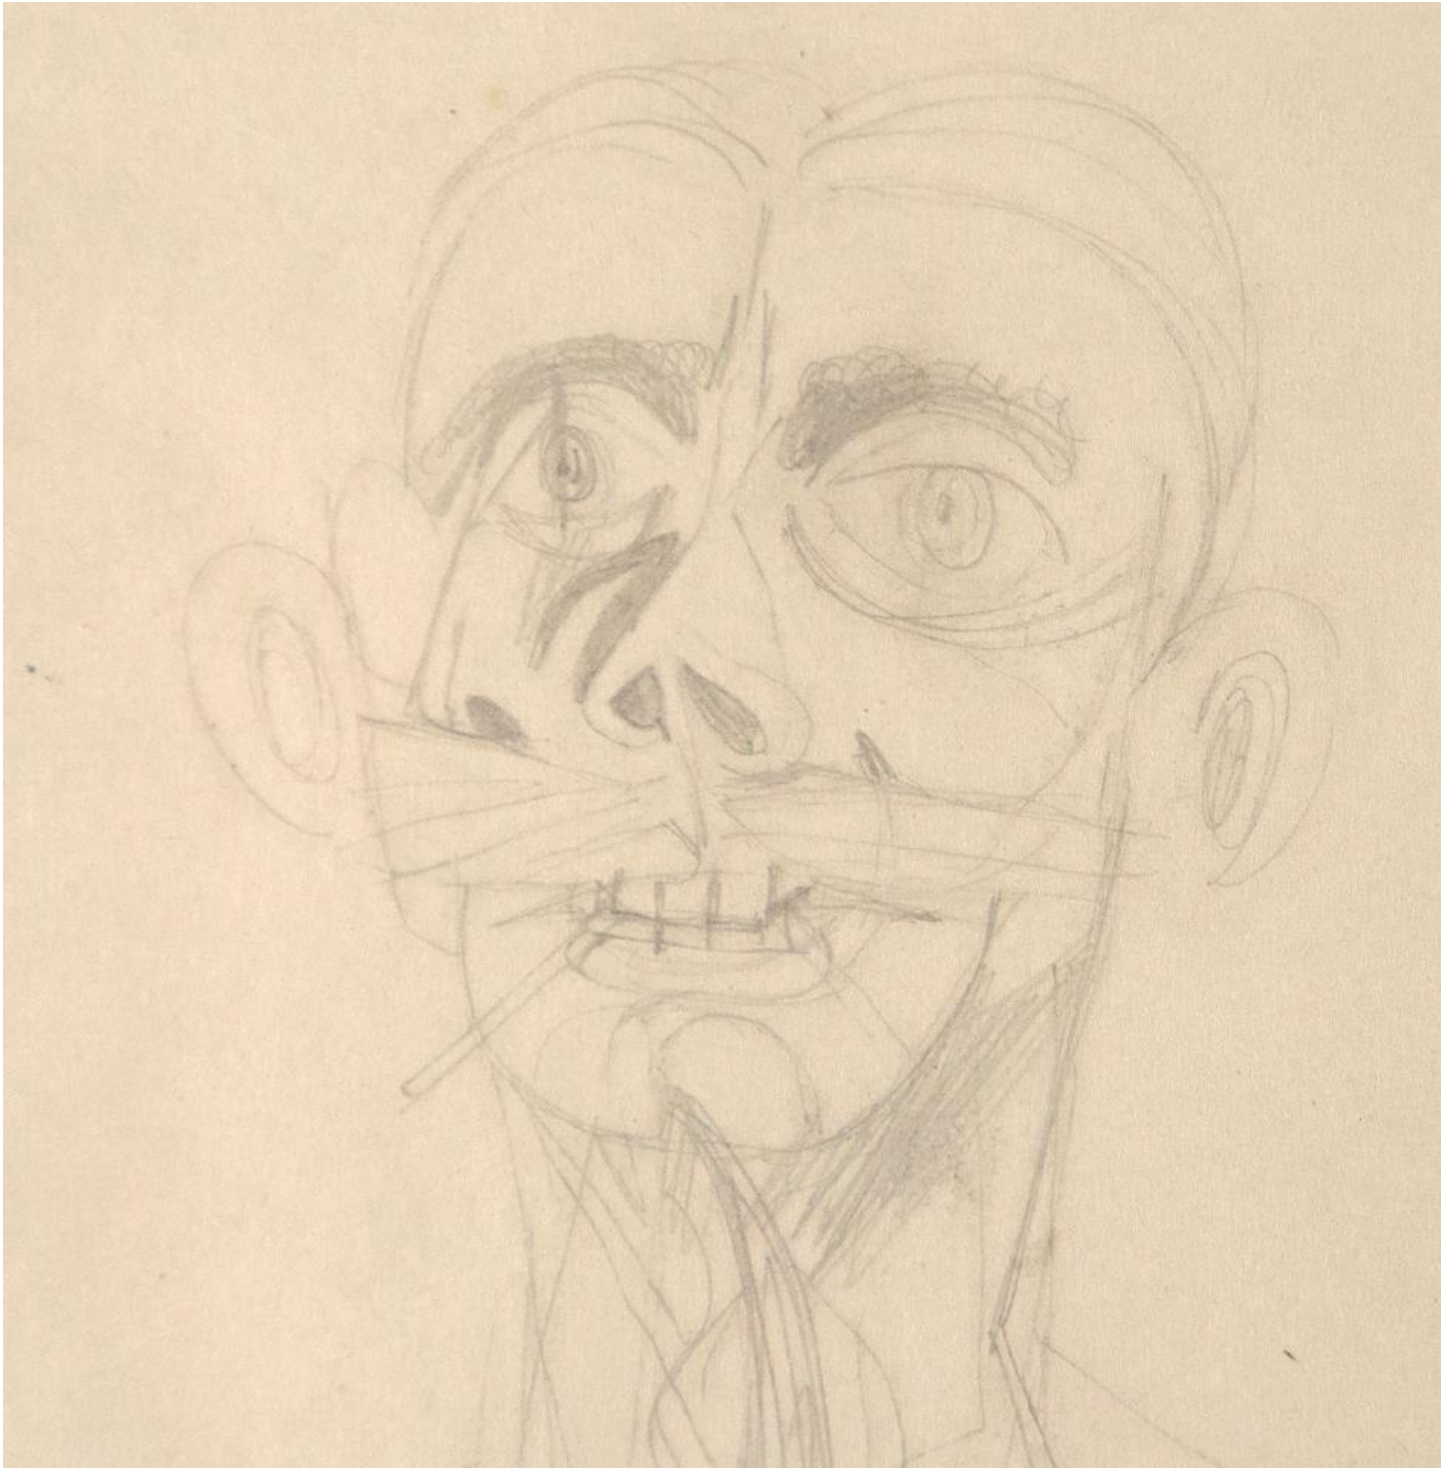

**WILLEM DE KOONING (1904-1997)**

**Edwin Denby, Portrait as a Cat**

pencil on paper

10 7/8 x 8 3/8 in. (16 7/8 x 14 1/2 x 1 1/4 in.)

c. 1938-1942

17156

**PROVENANCE:**

Private Collection, gift from the artist

Willem de Kooning (1904-1997) was a Dutch American abstract expressionist artist who was born in Rotterdam, Netherlands. de Kooning is included among the artists of the New York School, a loosely knit group inspired by the avant-garde. The hallmark of de Kooning's style was an emphasis on complex figure ground ambiguity. Background figures would overlap other figures causing them to appear in the foreground, which in turn might be overlapped by dripping lines of paint, thus positioning the area into the background. De Kooning had painted women regularly in the early 1940s and again from 1947 to 1949. The biomorphic shapes of his early abstractions were derived from objects found in the studio. However, in the 1950's de Kooning began to explore the subject of women exclusively, after meeting his future wife Elaine. These works reveal inspiration from Pablo Picasso and are important within its historical context surrounding the American Feminist Movement.

TIBOR DE NAGY GALLERY

WILLEM DeKOONING  
*Untitled (Portrait of Edwin Denby as Cat)*  
c.1938-42  
graphite on paper  
11 x 8 1/2 inches

724 Fifth Avenue New York, NY 10019

This frame is glazed with:

- Glass: Handle with care.
- Plexiglass: Clean with plexiglass cleaner or mild soapy water and soft cloth.
- Ultraviolet Filtering Acrylite OP-3: Acrylite OP-3 blocks 98% of the radiation in the UV range. Clean with plexiglass cleaner or mild soapy water and soft cloth.
- UV Glass: Handle with care.