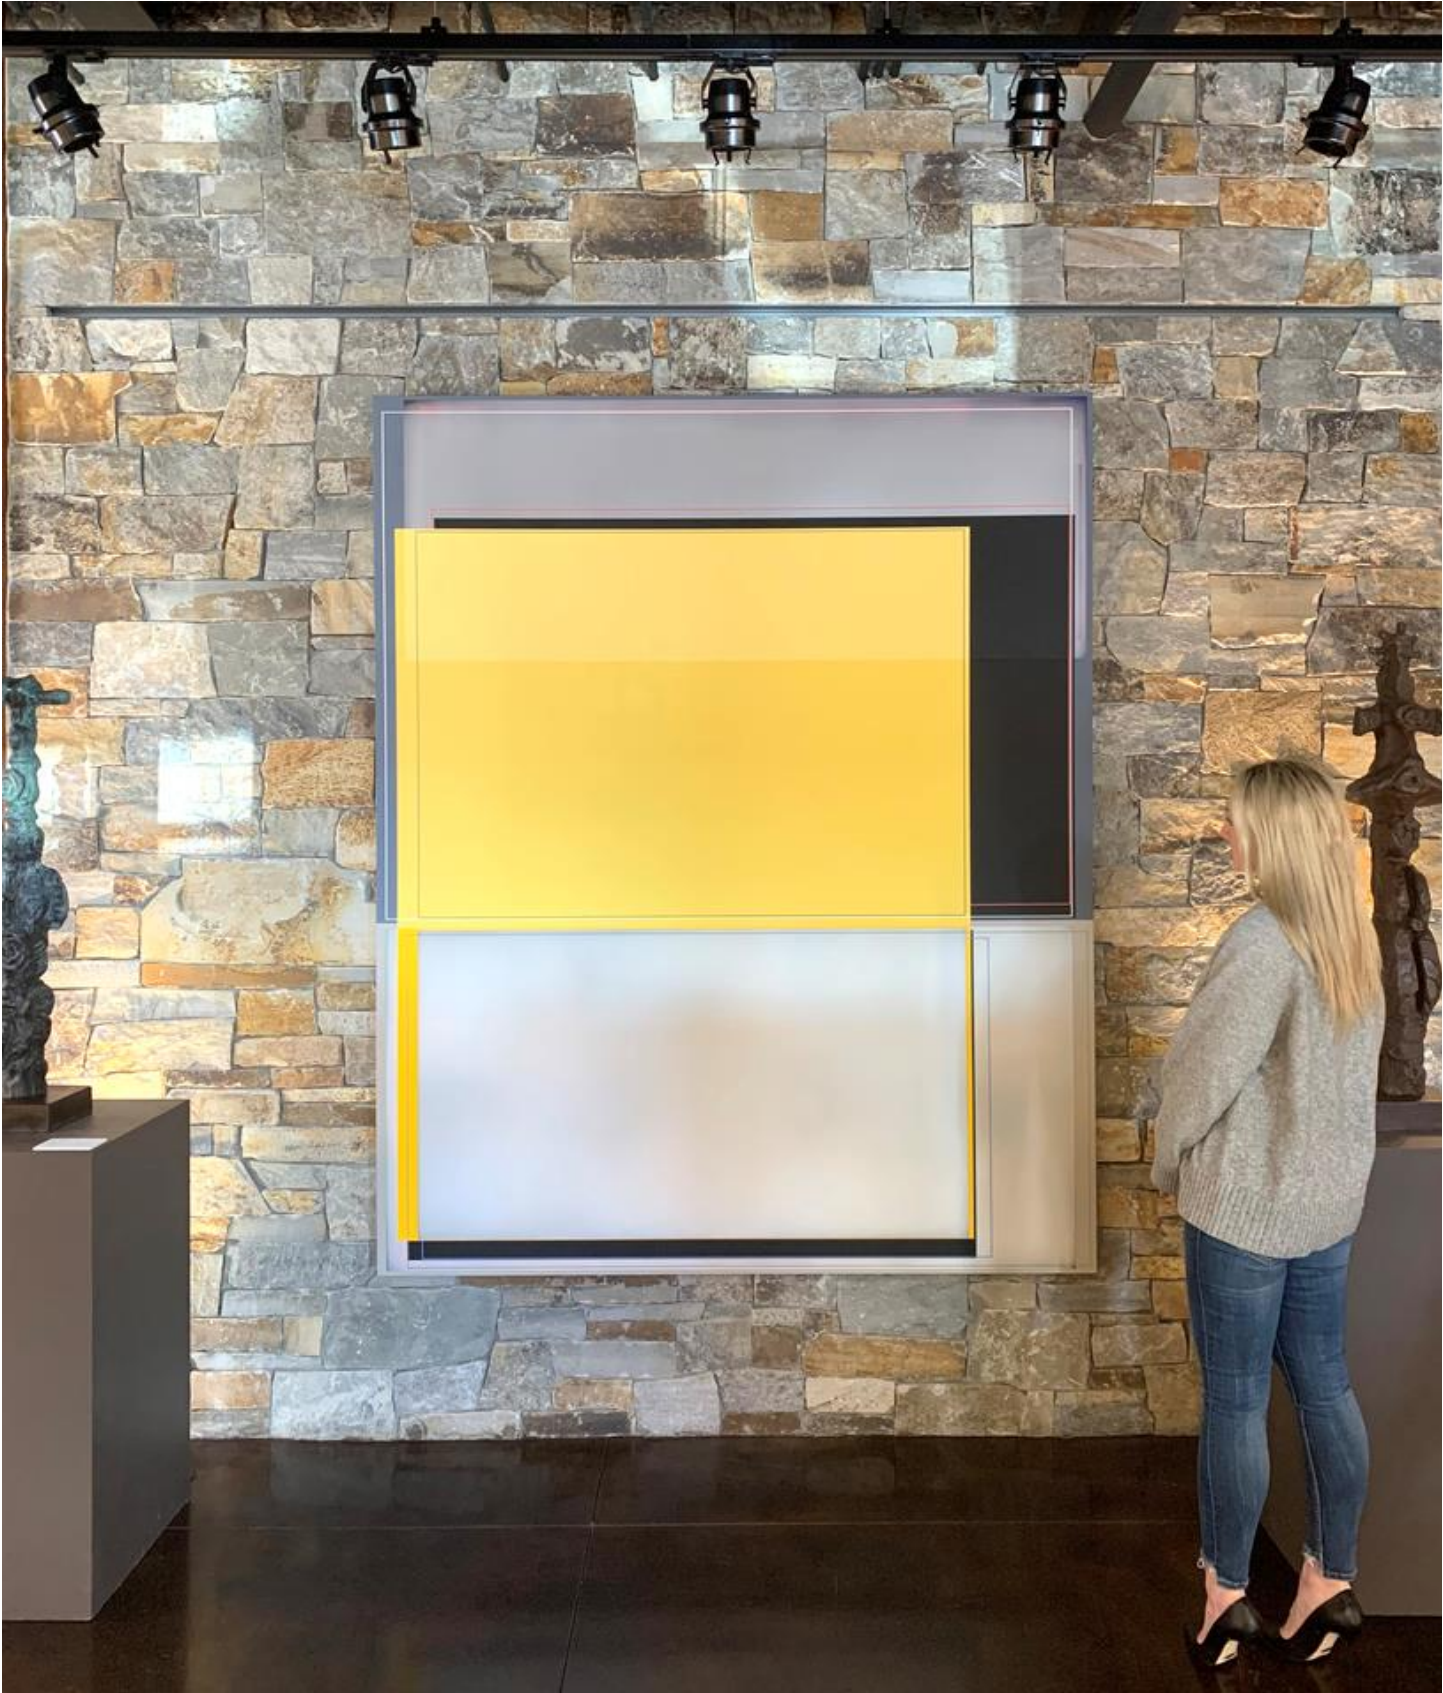

PATRICK WILSON (b. 1970)

Meadowlark

Signed verso, "Patrick Wilson 2 '11"

acrylic on canvas

86 x 70 x 2 in

2011

33571

PROVENANCE:

Susanne Vielmetter Los Angeles Projects

Private Collection, Wyoming

EXHIBITION:

Susanne Vielmetter Los Angeles Projects (Culver City, CA), "Good Barbecue,"
September 10 - November 5, 2011

The information and material herein represents Gallery's best efforts and understanding of the current history and scholarship with respect to the provenance of the Work(s) of Art described and is not part of any warranty.

MEADOWLARK

Single sex specimen
6 1/2" x 3 1/2"
PITTSBURGH MUSEUM

P. W. C. 2-11

Small white label

Small white label

Small white label

Small white label

Small white label