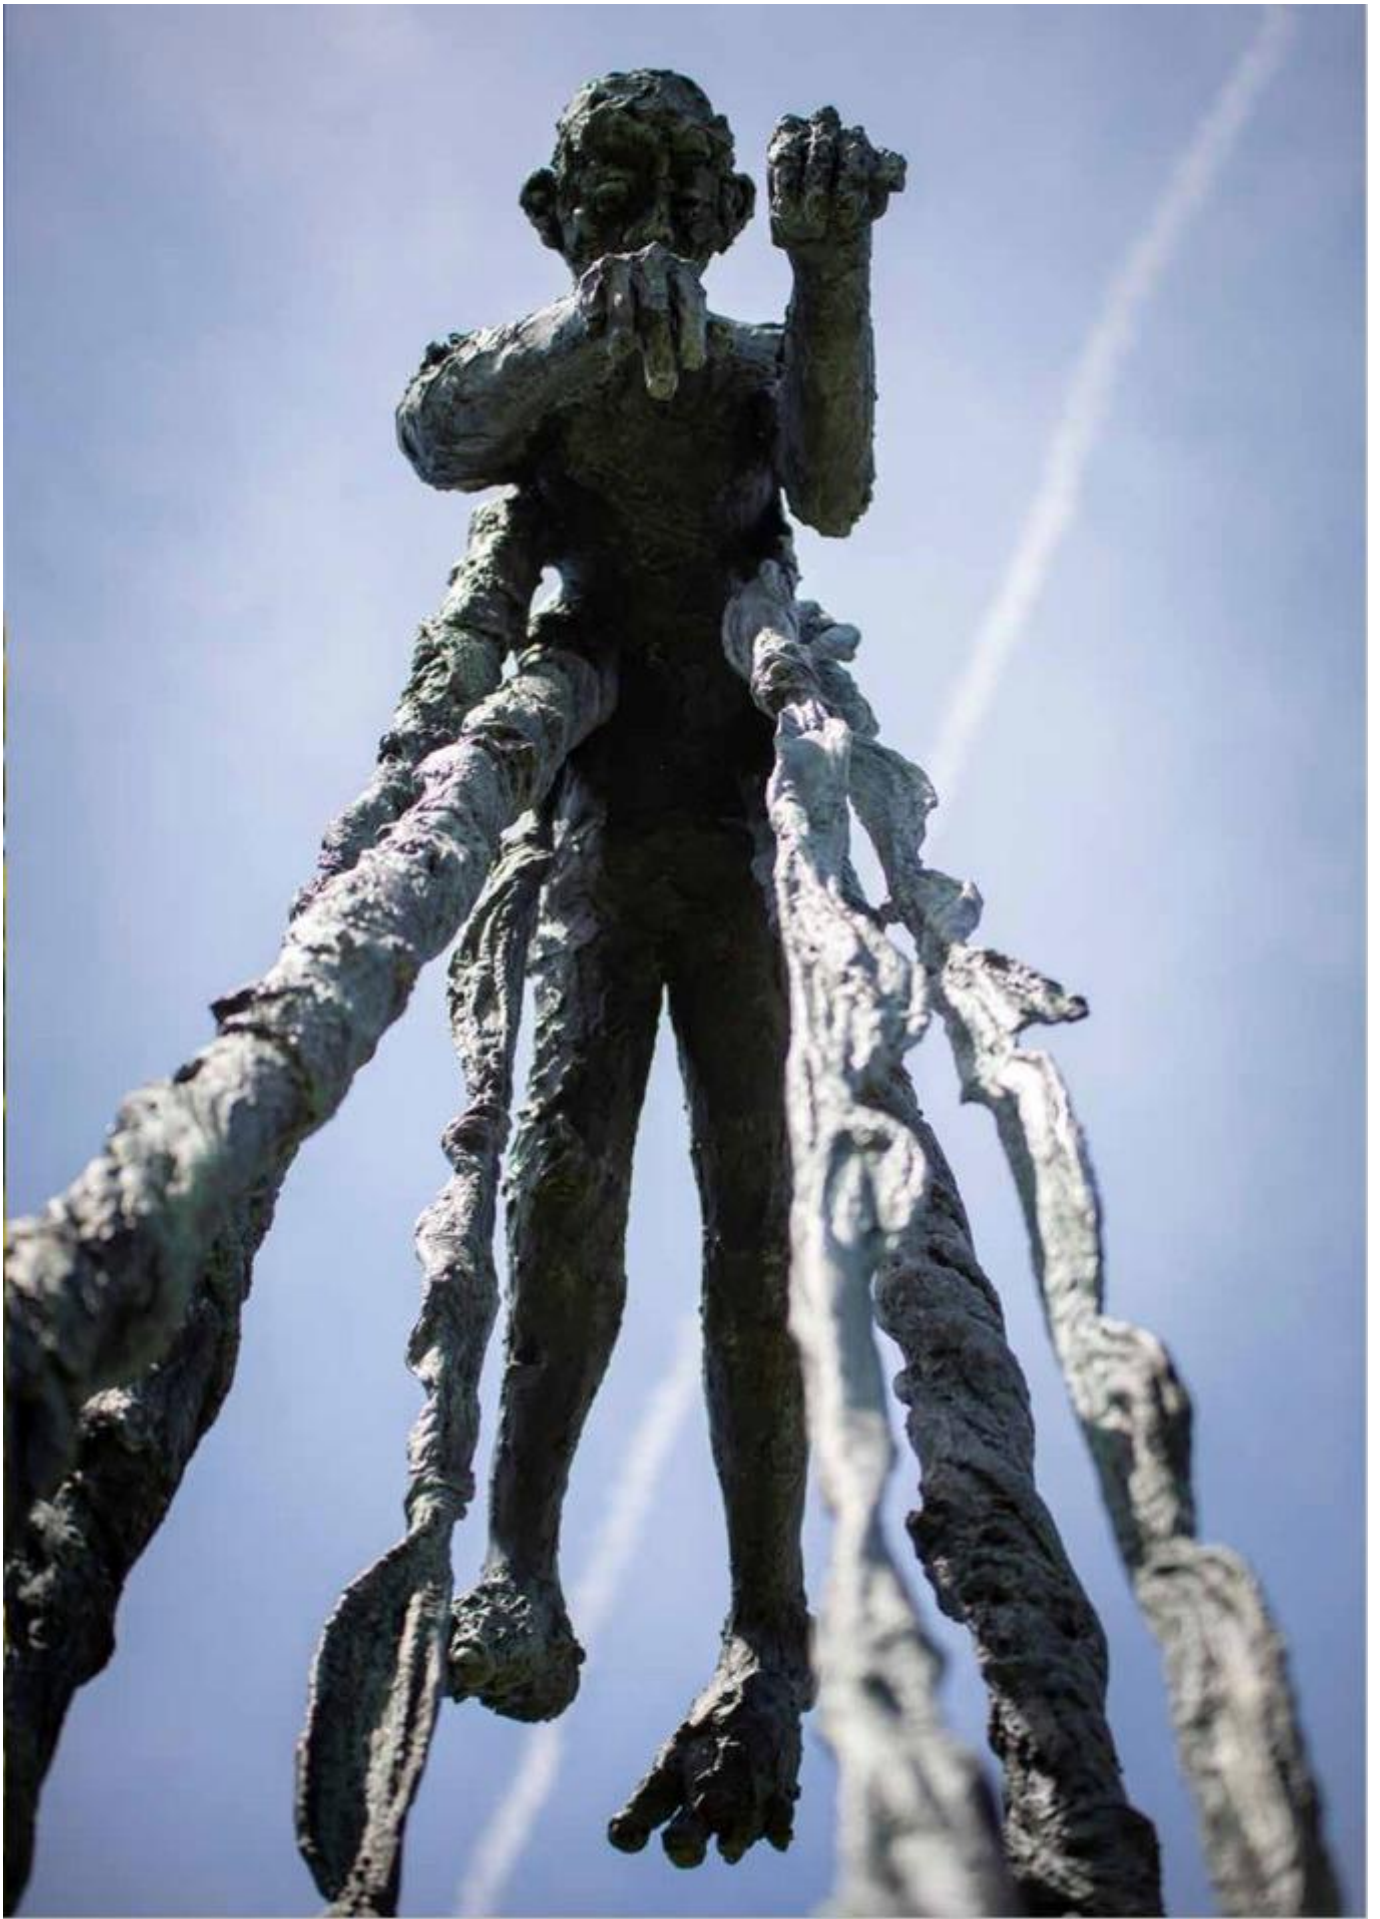

Flight

DAVID BREUER-WEIL

Flight

Inscribed and dated

bronze

275 in.

of 3 plus 1 AP

conceived in 2018

33632

EXHIBITION:

Marble Arch, London, June 2018 - May 2019

The information and material herein represents Gallery's best efforts and understanding of the current history and scholarship with respect to the provenance of the Work(s) of Art described and is not part of any warranty.