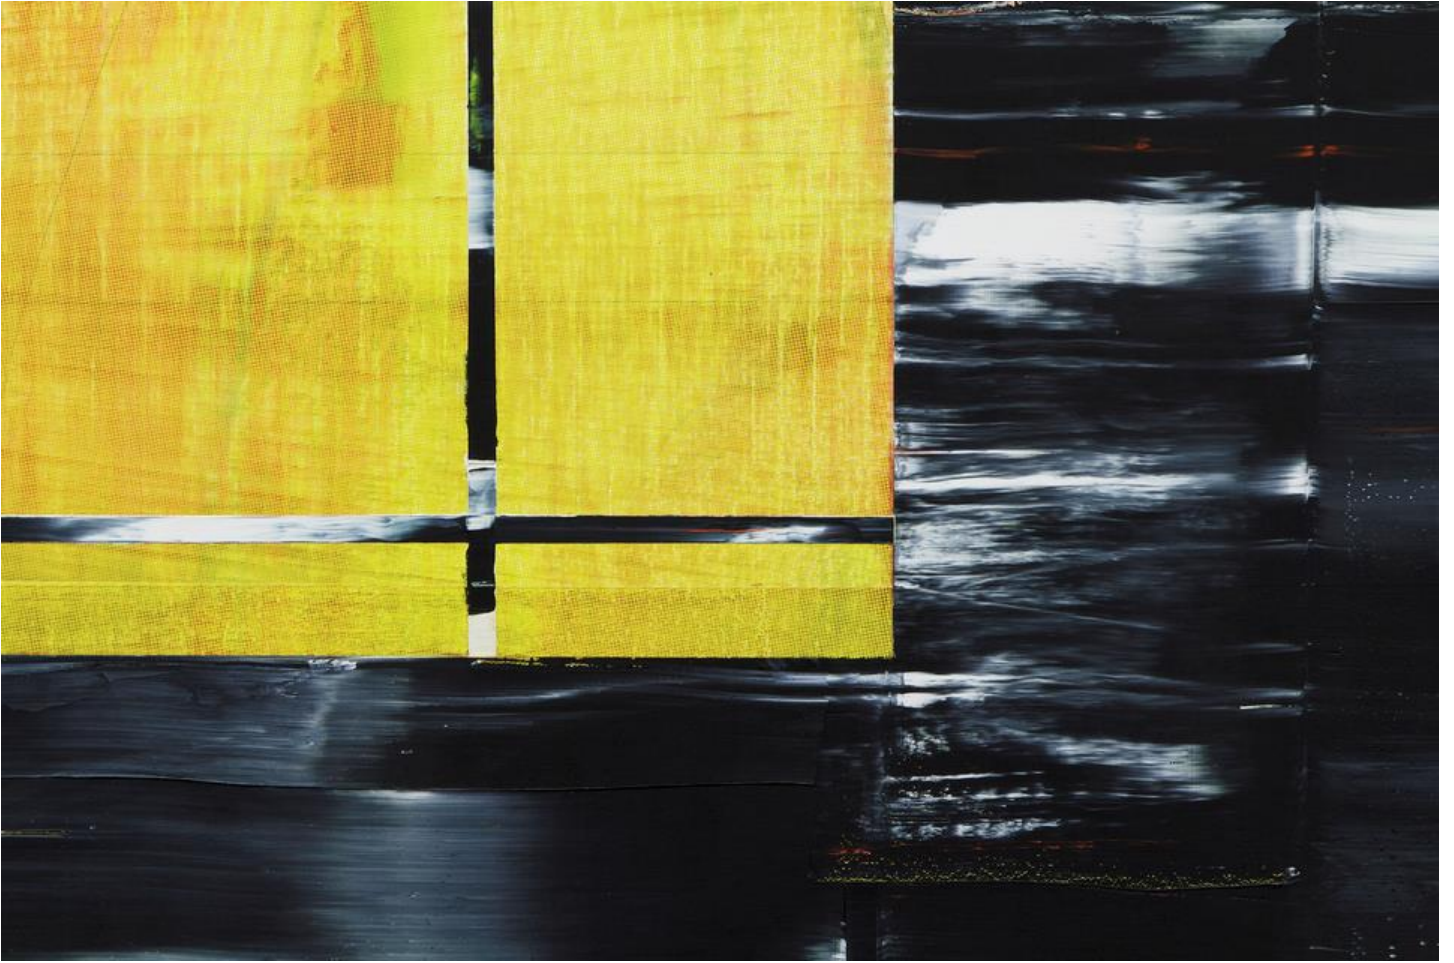

**DAVID ROW (b. 1949)**

**On the Threshold**

Signed verso, "#400, 1996, Oil/Alkyd/Canvas, an arrow up, 60 x 75, David Row"  
oil and alkyd on canvas

60 x 75 in.

1996

6254

**PROVENANCE:**

Private Collection, Scottsdale, Arizona

# 400

1996

OIL/ALUOXD/CANVAS

60 X 75"

*[Signature]*